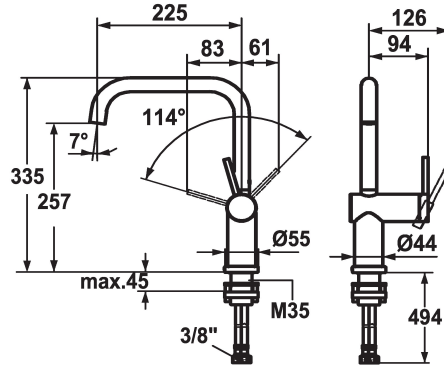

## KWC LIVELLO

Lever mixer - Kitchen - detachable

Modell-Linie: LIVELLO | 10.231.043.700FL

Kranar | Hydraulické armatury

#### \* Lever mixer

\* Detachable for installation below windows - detached 55 mm

\* Lever installation only possible on the right side

- Child safety: cold water flow in lever position towards the front

\* KWC cartridge M 35 H

- with ceramic discs

- flow rate and temperature continuously variable

\* Flexible connection hoses 3/8"

\* Fastening by means of threaded sleeve M35 x 1.5 (preassembled socket)

\* Mounting hole size ø35 - 37 mm

Hebelmischer

ATT-KWC-BAUFORM

L-Auslauf

Measure\_Height

335

G\_Acoustic group

II

Projection\_A