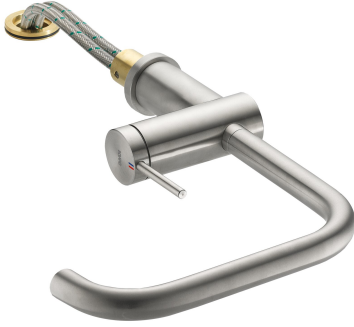

## KWC LIVELLO

Lever mixer - Kitchen - detachable

Modell-Linie: LIVELLO | 10.231.043.700FL

Kranar | Hydraulické armatury

### KWC-No.

**123115**

stainless steel, A 225, flexible connection hoses

#### \* Lever mixer

\* Detachable for installation below windows - detached 55 mm

\* Lever installation only possible on the right side

- Child safety: cold water flow in lever position towards the front

\* KWC cartridge M 35 H

- with ceramic discs

- flow rate and temperature continuously variable

\* Flexible connection hoses 3/8"

\* Fastening by means of threaded sleeve M35 x 1.5 (preassembled socket)

\* Mounting hole size ø35 - 37 mm