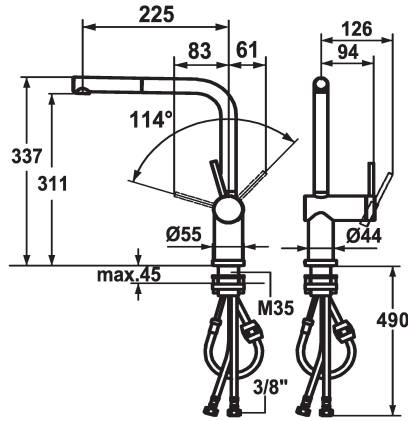

KWC LIVELLO

Lever mixer - Kitchen - detachable

Modell-Linie: LIVELLO | 10.231.053.700FL

Umyvadlové armatury | Hydraulické armatury

KWC-No.

123116

stainless steel, A 225, flexible connection hoses

* Lever mixer

* Detachable for installation below windows - detached 55 mm

* Lever installation only possible on the right side

- Child safety: cold water flow in lever position towards the front

* gap between wall and centre of mounting hole min. 65 mm

* TouchProtect - anti-scald protection thanks to the "double skin" principle

* Intrinsicly safe against backflow

* Pull-out aerator

- Neoperl® Caché®

- up to 600 mm pull-out length

- hose surface to fit faucet surface

* Flexible connection hoses 3/8"

* Fastening by means of threaded sleeve M35 x 1.5 (preassembled socket)

* Mounting hole size ø35 - 37 mm

Technické údaje

A_Spout_Spray

Connection

ATT-KWC-AUSLAUF

ATT-KWC-UNTERFENSTER