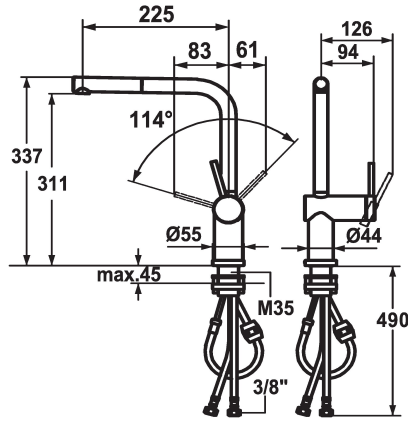

KWC LIVELLO

Lever mixer - Kitchen - detachable

Modell-Linie: LIVELLO | 10.231.053.700FL

Taps | Manual taps

KWC-No.

123116

stainless steel, A 225, flexible connection hoses

* Lever mixer

* Detachable for installation below windows - detached 55 mm

* Lever installation only possible on the right side

- Child safety: cold water flow in lever position towards the front

* gap between wall and centre of mounting hole min. 65 mm

* Flexible connection hoses 3/8"

* Fastening by means of threaded sleeve M35 x 1.5 (preassembled socket)

* Mounting hole size ø35 - 37 mm

Technical Data

Flow rate
Connection
Spout
Detachable
Handling
Kitchen_spray
Color code
Installation_type
Faucet_typ
Design
Dimension Height
G_Acoustic group
Projection_A
Energy Label
Dimension Water outlet
material

Modell-Linie: LIVELLO | 10.231.053.700FL
Taps | Manual taps

Cartridge M 35 H

538327
Z.537.582

Service key Neoperl © Caché ©, TJ, 18 mm, green

634729
CACHETJ
