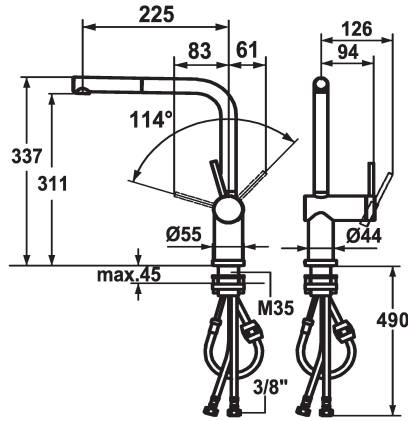

KWC LIVELLO

Lever mixer - Kitchen - detachable

Modell-Linie: LIVELLO | 10.231.053.700FL

Taps | Manual taps

KWC-No.

123116

stainless steel, A 225, flexible connection hoses

* Lever mixer

* Detachable for installation below windows - detached 55 mm

* Lever installation only possible on the right side

- Child safety: cold water flow in lever position towards the front

* gap between wall and centre of mounting hole min. 65 mm

* Flexible connection hoses 3/8"

* Fastening by means of threaded sleeve M35 x 1.5 (preassembled socket)

* Mounting hole size ø35 - 37 mm

Technical Data

Flow rate
Connection
Spout
Detachable
Handling
Kitchenspray
Color code
Installation type
Faucet_typ
Design
Dimension Height
Acoustic group
Projection A
Energy label
Dimension Water outlet
material

Modell-Linie: LIVELLO | 10.231.053.700FL
Taps | Manual taps

Cartridge M 35 H

538327
Z.537.582

Service key Neoperl © Caché ©, TJ, 18 mm, green

634729
CACHETJ
