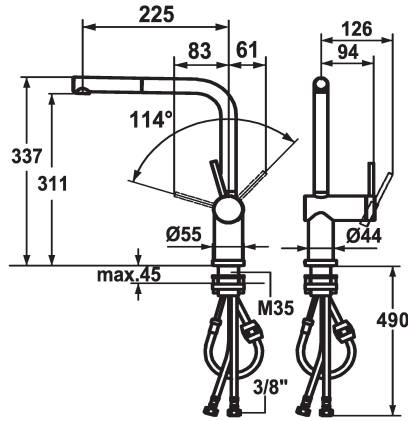

KWC LIVELLO

Lever mixer - Kitchen - detachable

Modell-Linie: LIVELLO | 10.231.053.700FL

Hanat | Käskikäyttöiset hanat

KWC-No.

123116

stainless steel, A 225, flexible connection hoses

* Lever mixer

* Detachable for installation below windows - detached 55 mm

* Lever installation only possible on the right side

- Child safety: cold water flow in lever position towards the front

* gap between wall and centre of mounting hole min. 65 mm

* TouchProtect - anti-scald protection thanks to the "double skin" principle

* Intrinsicly safe against backflow

* Pull-out aerator

- Neoperl® Caché®

- up to 600 mm pull-out length

- hose surface to fit faucet surface

* Flexible connection hoses 3/8"

* Fastening by means of threaded sleeve M35 x 1.5 (preassembled socket)

* Mounting hole size ø35 - 37 mm

Tekniset tiedot

A_Spout_Spray

Connection

Spout

ATT-KWC-UNTERFENSTER