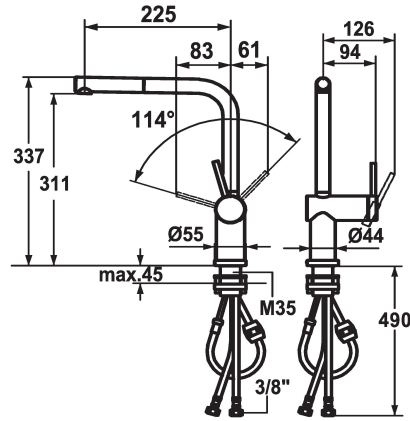

## KWC LIVELLO

Lever mixer - Kitchen - detachable

Modell-Linie: LIVELLO | 10.231.053.700FL

Armatura umywalkowa | Armatura jednouchwytywa

#### \* Lever mixer

\* Detachable for installation below windows - detached 55 mm

\* Lever installation only possible on the right side

- Child safety: cold water flow in lever position towards the front

- up to 600 mm pull-out length

- hose surface to fit faucet surface

\* Hose guide, swivelling 360°

\* EasyLock - a pull-out spray that easily slides back into place

\* OptimalSpace - ample space for washing or working

\* KWC cartridge M 35 H

- with ceramic discs

- flow rate and temperature continuously variable

\* Flexible connection hoses 3/8"

\* Fastening by means of threaded sleeve M35 x 1.5 (preassembled socket)

\* Mounting hole size ø35 - 37 mm