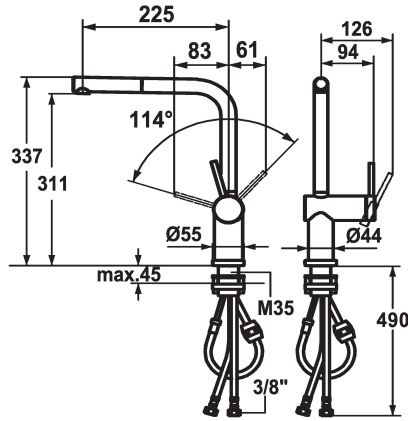

KWC LIVELLO

Lever mixer - Kitchen - detachable

Modell-Linie: LIVELLO | 10.231.053.700FL

Kranar | Hydraulické armatúry

KWC-No.

123116

stainless steel, A 225, flexible connection hoses

* Lever mixer

* Detachable for installation below windows - detached 55 mm

* Lever installation only possible on the right side

- Child safety: cold water flow in lever position towards the front

* gap between wall and centre of mounting hole min. 65 mm

* TouchProtect - anti-scald protection thanks to the "double skin" principle

* Intrinsically safe against backflow

* Pull-out aerator

- Neoperl® Caché®

- up to 600 mm pull-out length

- hose surface to fit faucet surface

* Flexible connection hoses 3/8"

* Fastening by means of threaded sleeve M35 x 1.5 (preassembled socket)

* Mounting hole size ø35 - 37 mm

Technical Data

A_Spout_Spray

Connection

ATT-KWC-AUSLAUF

ATT-KWC-UNTERFENSTER