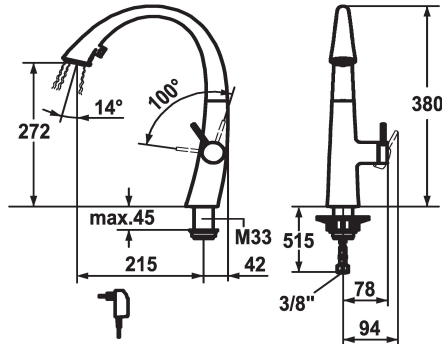

KWC ZOE

Lever mixer - Kitchen - with LEDShine

Modell-Linie: ZOE | 10.201.122.150FL

Umyvadlové armatury | Hydraulické armatury

KWC-No.

122916
chromeline, A 215, flexible connection hoses, mains receiver

124353
matt black, A 215, flexible connection hoses, mains receiver

122921
decor steel, A 215, flexible connection hoses, mains receiver

123307
glacier white, A 215, flexible connection hoses, mains receiver

ATT-KWC-FARBCODE

chromeline

matt black

decor steel

glacier white

- * Lever mixer
- * Lever installation only possible on the right side
- Child safety: cold water flow in lever position towards the front
- * gap between wall and centre of mounting hole min. 42 mm
- * TouchProtect - anti-scald protection thanks to the "double skin" principle
- * Covered pull-out spray
- ergonomic spout alignment, shape and handling
- SprayClean - easy to clean and actively prevents limescale buildup
- Neoperl® Cascade®
- PowerClean - needle spray mode, with automatic diverter reset
- integrated ON/OFF push-button with automatic shut-off after 30 minutes

- up to 500 mm pull-out length
- * SwivelStop - hose guide, swivelling 270°, limitable to 120°
- * EasyLock - a pull-out spray that easily slides back into place
- * OptimalSpace - ample space for washing or working
- * KWC cartridge S 25
- with ceramic discs
- flow rate and temperature continuously variable
- * Flexible connection hoses 3/8"
- * Fastening by means of threaded sleeve M33 x 1.5
- * Mounting hole size ø35 mm
- * Scope of delivery:
- Mains receiver 100-240 V / operating voltage 6.75 V / cable length 1100 mm