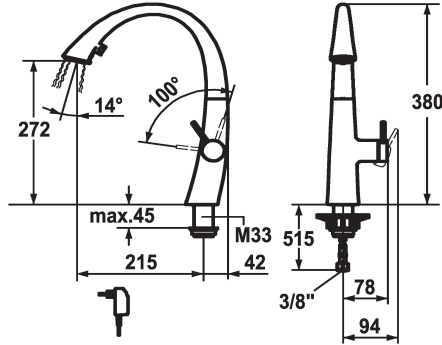

KWC ZOE

Lever mixer - Kitchen - with LEDShine

Modell-Linie: ZOE | 10.201.122.150FL

Taps | Manual taps

KWC-No.

122916
chromeline, A 215, flexible connection hoses, mains receiver

124353
matt black, A 215, flexible connection hoses, mains receiver

122921
decor steel, A 215, flexible connection hoses, mains receiver

123307
glacier white, A 215, flexible connection hoses, mains receiver

Color code

chromeline

matt black

decor steel

glacier white

- * Lever mixer
- * Lever installation only possible on the right side
- Child safety: cold water flow in lever position towards the front
- * gap between wall and centre of mounting hole min. 42 mm
- * TouchProtect - anti-scald protection thanks to the "double skin" principle
- * Covered pull-out spray
- ergonomic spout alignment, shape and handling
- SprayClean - easy to clean and actively prevents limescale buildup
- Neoperl® Cascade®
- PowerClean - needle spray mode, with automatic diverter reset
- integrated ON/OFF push-button with automatic shut-off after 30 minutes

- up to 500 mm pull-out length
- * SwivelStop - hose guide, swivelling 270°, limitable to 120°
- * EasyLock - a pull-out spray that easily slides back into place
- * OptimalSpace - ample space for washing or working
- * KWC cartridge S 25
- with ceramic discs
- flow rate and temperature continuously variable
- * Flexible connection hoses 3/8"
- * Fastening by means of threaded sleeve M33 x 1.5
- * Mounting hole size ø35 mm
- * Scope of delivery:
- Mains receiver 100-240 V / operating voltage 6.75 V / cable length 1100 mm

J-Spout

Dimension Height

380

Acoustic group

II

Projection A

A 215

KWC ZOE