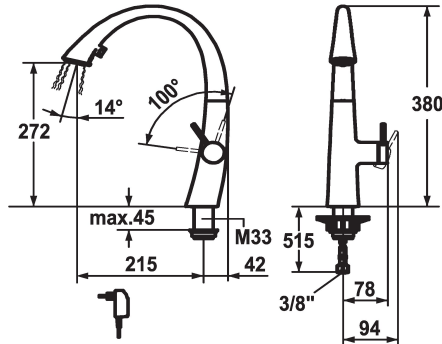

KWC ZOE

Lever mixer - Kitchen - with LEDShine

Modell-Linie: ZOE | 10.201.122.150FL

Hanat | Käsi­käyt­toiset hanat

KWC-No.

122916
chromeline, A 215, flexible connection hoses, mains receiver

124353
matt black, A 215, flexible connection hoses, mains receiver

122921
decor steel, A 215, flexible connection hoses, mains receiver

123307
glacier white, A 215, flexible connection hoses, mains receiver

ATT-KWC-FARBCODE

chromeline

matt black

decor steel

glacier white

- * Lever mixer
- * Lever installation only possible on the right side
- Child safety: cold water flow in lever position towards the front
- * gap between wall and centre of mounting hole min. 42 mm
- * TouchProtect - anti-scald protection thanks to the "double skin" principle
- * Covered pull-out spray
- ergonomic spout alignment, shape and handling
- SprayClean - easy to clean and actively prevents limescale buildup
- Neoperl® Cascade®
- PowerClean - needle spray mode, with automatic diverter reset
- integrated ON/OFF push-button with automatic shut-off after 30 minutes

- up to 500 mm pull-out length
- * SwivelStop - hose guide, swivelling 270°, limitable to 120°
- * EasyLock - a pull-out spray that easily slides back into place
- * OptimalSpace - ample space for washing or working
- * KWC cartridge S 25
- with ceramic discs
- flow rate and temperature continuously variable
- * Flexible connection hoses 3/8"
- * Fastening by means of threaded sleeve M33 x 1.5
- * Mounting hole size ø35 mm
- * Scope of delivery:
- Mains receiver 100-240 V / operating voltage 6.75 V / cable length 1100 mm