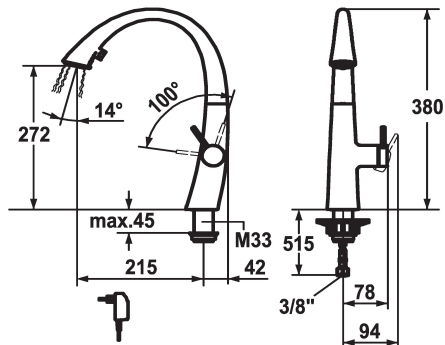

KWC ZOE

Lever mixer - Kitchen - with LEDShine

Modell-Linie: ZOE | 10.201.122.150FL

Armatura umywalkowa | Armatura jednouchwytowa

KWC-No.

122916
chromeline, A 215, flexible connection hoses, mains receiver

124353
matt black, A 215, flexible connection hoses, mains receiver

122921
decor steel, A 215, flexible connection hoses, mains receiver

123307
glacier white, A 215, flexible connection hoses, mains receiver

ATT-KWC-FARBCODE

chromeline

matt black

decor steel

glacier white

- * Lever mixer
- * Lever installation only possible on the right side
- Child safety: cold water flow in lever position towards the front
- * gap between wall and centre of mounting hole min. 42 mm
- * TouchProtect - anti-scald protection thanks to the "double skin" principle
- * Covered pull-out spray
- ergonomic spout alignment, shape and handling
- SprayClean - easy to clean and actively prevents limescale buildup
- Neoperl® Cascade®
- PowerClean - needle spray mode, with automatic diverter reset
- integrated ON/OFF push-button with automatic shut-off after 30 minutes

- up to 500 mm pull-out length
- * SwivelStop - hose guide, swivelling 270°, limitable to 120°
- * EasyLock - a pull-out spray that easily slides back into place
- * OptimalSpace - ample space for washing or working
- * KWC cartridge S 25
- with ceramic discs
- flow rate and temperature continuously variable
- * Flexible connection hoses 3/8"
- * Fastening by means of threaded sleeve M33 x 1.5
- * Mounting hole size ø35 mm
- * Scope of delivery:
- Mains receiver 100-240 V / operating voltage 6.75 V / cable length 1100 mm