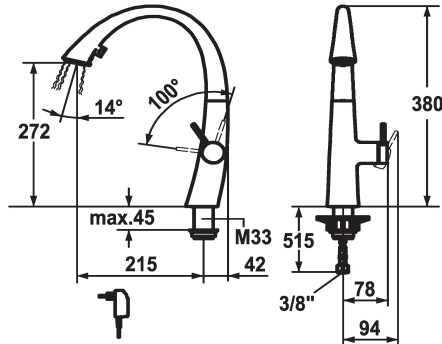

KWC ZOE

Lever mixer - Kitchen - with LEDShine

Modell-Linie: ZOE | 10.201.122.150FL

Kranar | Hydraulické armatury

KWC-No.

122916
chromeline, A 215, flexible connection hoses, mains receiver

124353
matt black, A 215, flexible connection hoses, mains receiver

122921
decor steel, A 215, flexible connection hoses, mains receiver

123307
glacier white, A 215, flexible connection hoses, mains receiver

ATT-KWC-FARBCODE

chromeline

matt black

decor steel

glacier white

- * Lever mixer
- * Lever installation only possible on the right side
- Child safety: cold water flow in lever position towards the front
- * gap between wall and centre of mounting hole min. 42 mm
- * TouchProtect - anti-scald protection thanks to the "double skin" principle
- * Covered pull-out spray
- ergonomic spout alignment, shape and handling
- SprayClean - easy to clean and actively prevents limescale buildup
- Neoperl® Cascade®
- PowerClean - needle spray mode, with automatic diverter reset
- integrated ON/OFF push-button with automatic shut-off after 30 minutes

- up to 500 mm pull-out length
- * SwivelStop - hose guide, swivelling 270°, limitable to 120°
- * EasyLock - a pull-out spray that easily slides back into place
- * OptimalSpace - ample space for washing or working
- * KWC cartridge S 25
- with ceramic discs
- flow rate and temperature continuously variable
- * Flexible connection hoses 3/8"
- * Fastening by means of threaded sleeve M33 x 1.5
- * Mounting hole size ø35 mm
- * Scope of delivery:
- Mains receiver 100-240 V / operating voltage 6.75 V / cable length 1100 mm