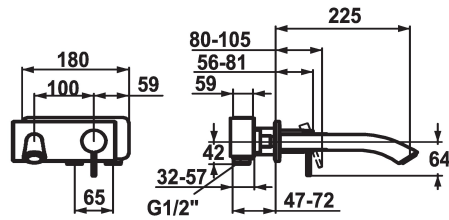

KWC ZOE Trim kit - Lever mixer - Basin

Modell-Linie: ZOE | 11.202.034.000
Taps | Manual taps

KWC-No.

123335
chromeline, A 225, Trim kit

123339
chromeline, A 175, Trim kit

- * Trim kit Lever mixer
- * Fixed spout
- Neoperl® Caché®
- * OptimalSpace - ample space for washing or working
- * KWC cartridge S 25
- with ceramic discs

Projection A

A 225

A 175

- flow rate and temperature continuously variable
- * To be ordered separately:
- Unit for concealed installation ½" 39.193.400.931
- * To be ordered separately (optional or if necessary):
- Extension set 20 mm Z.536.333

Technical Data

Flow rate
Spout
Diameter
Handling
Color code
Installation type
Faucet_typ
Acoustic group
Concealed unit
Projection A
Energy label
Dimension Water outlet
material

5 l/min (3 bar)
fixed
173 x 74
front lever
chromeline
Wall mounted
Basin1
yes
Trim kit
A 225
B
30
Brass

Mandatory Accessories

KWC ZOE

Trim kit - Lever mixer - Basin

Modell-Linie: ZOE | 11.202.034.000

Taps | Manual taps

ZOE Concealed unit

122253

39.193.400.931
