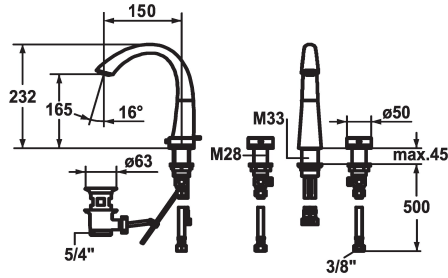

## KWC ZOE Two-handle mixer - Basin

Modell-Linie: ZOE | 12.203.151.000FL  
Umyvadlové armatury | Hydraulické armatury

### KWC-No.

**123347**  
chromeline, A 150, flexible connection hoses, with pop-up valve

**123349**  
chromeline, A 150, flexible connection hoses, without pop-up valve

- \* Two-handle mixer
- \* 3-hole
- \* EcoProtect - water-saving device
- \* Swivel spout 90°
- Neoperl® Caché®
- \* OptimalSpace - ample space for washing or working

### ATT-KWC- ABLAUFGARNITUR

mit\_Ablaufgarnitur

ohne\_Ablaufgarnitur

- \* Flexible connection hoses 3/8"
- \* Fastening by means of threaded sleeve M33 x 1.5 / M28 x 1.5
- \* Mounting hole size ø35 mm / ø30 mm
- \* Scope of delivery:  
- KWC pop-up valve Z.538.581.000

### Technické údaje

A_Spout_Spray
ATT-KWC-ABLAUFGARNITUR
Connection
ATT-KWC-AUSLAUF
Handling
ATT-KWC-FARBCODE
Installation_type
Faucet_typ
Measure_Height
G_Acoustic group
Projection_A
EnergyLabelCH
ATT-KWC-MASS-WASSERAUSTRITT
Material