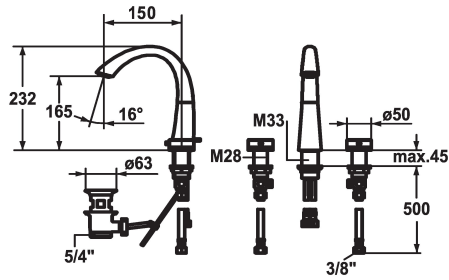

KWC ZOE Two-handle mixer - Basin

Modell-Linie: ZOE | 12.203.151.000FL
Taps | Manual taps

KWC-No.

123347
chromeline, A 150, flexible connection hoses, with pop-up valve

123349
chromeline, A 150, flexible connection hoses, without pop-up valve

- * Two-handle mixer
- * 3-hole
- * EcoProtect - water-saving device
- * Swivel spout 90°
- Neoperl® Caché®
- * OptimalSpace - ample space for washing or working

pop-up assembly

with pop-up valve

without pop-up valve

- * Flexible connection hoses 3/8"
- * Fastening by means of threaded sleeve M33 x 1.5 / M28 x 1.5
- * Mounting hole size ø35 mm / ø30 mm
- * Scope of delivery:
- KWC pop-up valve Z.538.581.000

Technical Data

Flow rate
pop-up assembly
Connection
Spout
Handling
Color code
Installation type
Faucet_typ
Dimension Height
Acoustic group
Projection A
Energy label
Dimension Water outlet
material

6 l/min (3 bar)
with pop-up valve
Flexible connection hoses
swivel
top lever
chromeline
Pillar installation
Tub1
232
yes
A 150
A
165
Brass