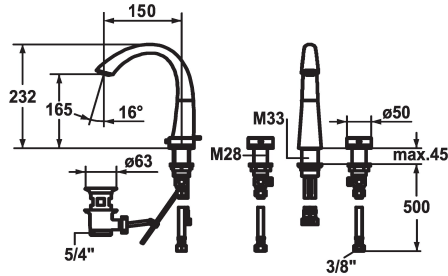

## KWC ZOE Two-handle mixer - Basin

Modell-Linie: ZOE | 12.203.151.000FL  
Kranar | Hydraulické armatúry

### KWC-No.

**123347**  
chromeline, A 150, flexible connection hoses, with pop-up valve

**123349**  
chromeline, A 150, flexible connection hoses, without pop-up valve

- \* Two-handle mixer
- \* 3-hole
- \* EcoProtect - water-saving device
- \* Swivel spout 90°
- Neoperl® Caché®
- \* OptimalSpace - ample space for washing or working

### ATT-KWC- ABLAUFGARNITUR

mit\_Ablaufgarnitur

ohne\_Ablaufgarnitur

- \* Flexible connection hoses 3/8"
- \* Fastening by means of threaded sleeve M33 x 1.5 / M28 x 1.5
- \* Mounting hole size ø35 mm / ø30 mm
- \* Scope of delivery:  
- KWC pop-up valve Z.538.581.000

### Technical Data

A_Spout_Spray
ATT-KWC-ABLAUFGARNITUR
Connection
ATT-KWC-AUSLAUF
Handling
ATT-KWC-FARBCODE
Installation_type
Faucet_typ
Measure_Height
G_Acoustic group
Projection_A
EnergyLabelCH
ATT-KWC-MASS-WASSERAUSTRITT
Material