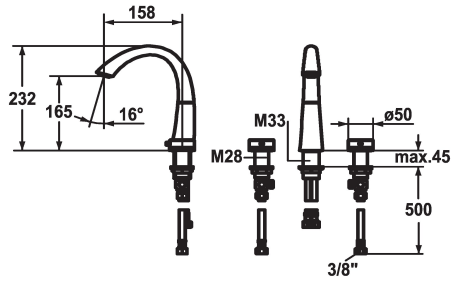

KWC ZOE Two-handle mixer - Basin

Modell-Linie: ZOE | 12.203.161.000FL
Taps | Manual taps

KWC-No.

123347
chromeline, A 150, flexible connection hoses, with pop-up valve

123349
chromeline, A 150, flexible connection hoses, without pop-up valve

- * Two-handle mixer
- * 3-hole
- * EcoProtect - water-saving device
- * Swivel spout 90°
- Neoperl® Caché®

pop-up assembly

with pop-up valve

without pop-up valve

- * OptimalSpace - ample space for washing or working
- * Flexible connection hoses 3/8"
- * Fastening by means of threaded sleeve M33 x 1.5 / M28 x 1.5
- * Mounting hole size 50 mm / 30 mm

Technical Data

Flow rate
pop-up assembly
Connection
Spout
Handling
Color code
Installation type
Faucet_typ
Dimension Height
Acoustic group
Projection A
Energy label
Dimension Water outlet
material

6 l/min (3 bar)
without pop-up valve
Flexible connection hoses
swivel
top lever
chromeline
Pillar installation
Tub 1
232
yes
A 150
A
165
Brass