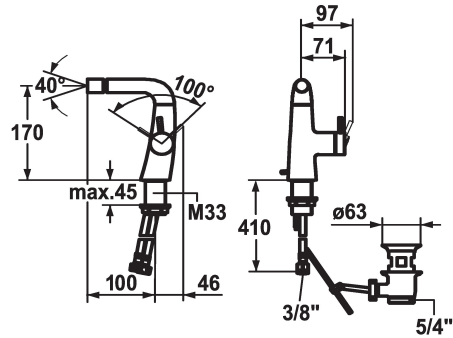

## KWC ZOE

Lever mixer - Bidet

Modell-Linie: ZOE | 13.201.041.000FL

Umyvadlové armatury | Hydraulické armatury

### KWC-No.

**123353**

chromeline, A 100, flexible connection hoses, with pop-up valve

- \* Lever mixer
- \* Lever installation only possible on the right side
- Child safety: cold water flow in lever position towards the front
- \* gap between wall and centre of mounting hole min. 45 mm
- \* EcoProtect - water-saving device
- \* Fixed spout
- ball joint aerator Neoperl® Caché®

- \* KWC cartridge S 25
- with ceramic discs
- flow rate and temperature continuously variable
- \* Flexible connection hoses 3/8"
- \* Fastening by means of threaded sleeve M33 x 1.5
- \* Scope of delivery:
- KWC pop-up valve Z.538.581.000

Faucet\_typ

Measure\_Height

G\_Acoustic group

Projection\_A

EnergyLabelCH

ATT-KWC-MASS-WASSERAUSTRITT

Materiál

5 l/min (3 bar)