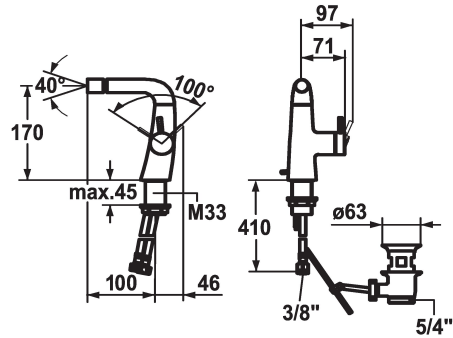

## KWC ZOE

Lever mixer - Bidet

Modell-Linie: ZOE | 13.201.041.000FL  
Taps | Manual taps

### KWC-No.

**123353**

chromeline, A 100, flexible connection hoses, with pop-up valve

- \* Lever mixer
- \* Lever installation only possible on the right side
- Child safety: cold water flow in lever position towards the front
- \* gap between wall and centre of mounting hole min. 45 mm
- \* EcoProtect - water-saving device
- \* Fixed spout
- ball joint aerator Neoperl® Caché®

- \* KWC cartridge S 25
- with ceramic discs
- flow rate and temperature continuously variable
- \* Flexible connection hoses 3/8"
- \* Fastening by means of threaded sleeve M33 x 1.5
- \* Scope of delivery:
- KWC pop-up valve Z.538.581.000

### Technical Data

Flow rate
Pop-up_valve
Connection
Spout
Handling
Color code
Installation_type
Faucet_typ
Dimension Height
G_Acoustic group
Projection_A
Energy Label
Dimension Water outlet
material

4.5 l/min (3 bar)
with pop-up valve
Flexible connection hoses
fixed
side lever
chrome
Pillar installation
Lever mixer
180
I
A 100
A
170
Brass