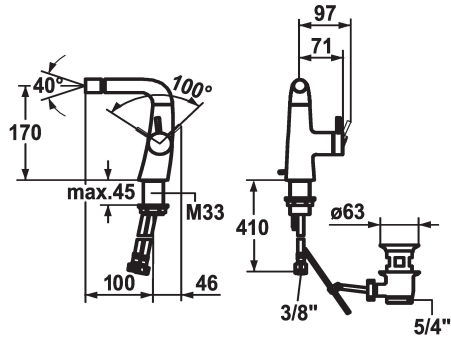

## KWC ZOE

Lever mixer - Bidet

Modell-Linie: ZOE | 13.201.041.000FL  
Taps | Manual taps

### KWC-No.

**123353**

chromeline, A 100, flexible connection hoses, with pop-up valve

- \* Lever mixer
- \* Lever installation only possible on the right side
- Child safety: cold water flow in lever position towards the front
- \* gap between wall and centre of mounting hole min. 45 mm
- \* EcoProtect - water-saving device
- \* Fixed spout
- ball joint aerator Neoperl® Caché®

- \* KWC cartridge S 25
- with ceramic discs
- flow rate and temperature continuously variable
- \* Flexible connection hoses 3/8"
- \* Fastening by means of threaded sleeve M33 x 1.5
- \* Scope of delivery:
- KWC pop-up valve Z.538.581.000

### Technical Data

Flow rate
pop-up assembly
Connection
Spout
Handling
Color code
Installation type
Faucet_typ
Dimension Height
Acoustic group
Projection A
Energy label
Dimension Water outlet
material

4.5 l/min (3 bar)
with pop-up valve
Flexible connection hoses
fixed
side lever
chromeline
Pillar installation
Lever mixer
180
I
A 100
A
170
Brass