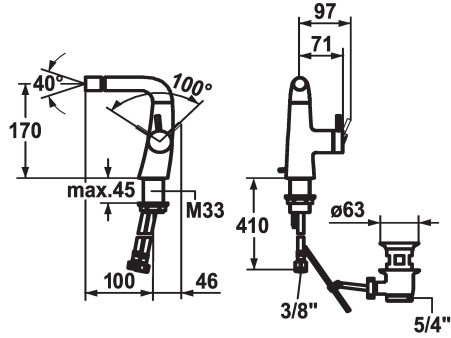

## KWC ZOE Lever mixer - Bidet

Modell-Linie: ZOE | 13.201.041.000FL  
Taps | Manual taps

### KWC-No.

**123353**

chromeline, A 100, flexible connection hoses, with pop-up valve

- \* Lever mixer
- \* Lever installation only possible on the right side
- Child safety: cold water flow in lever position towards the front
- \* gap between wall and centre of mounting hole min. 45 mm
- \* EcoProtect - water-saving device
- \* Fixed spout
- ball joint aerator Neoperl® Caché®

- \* KWC cartridge S 25
- with ceramic discs
- flow rate and temperature continuously variable
- \* Flexible connection hoses 3/8"
- \* Fastening by means of threaded sleeve M33 x 1.5
- \* Scope of delivery:
- KWC pop-up valve Z.538.581.000

### Technical Data

|                        |
|------------------------|
| Flow rate              |
| pop-up valve           |
| Connection             |
| Spout                  |
| Handling               |
| Color code             |
| Installation type      |
| Faucet_typ             |
| Measure Height         |
| Acoustic group         |
| Projection A           |
| Energy label           |
| Dimension Water outlet |
| material               |