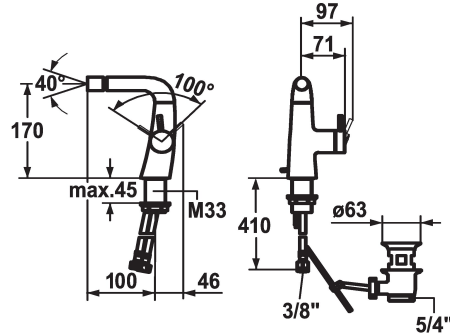

KWC ZOE

Lever mixer - Bidet

Modell-Linie: ZOE | 13.201.041.000FL

Armatura umywalkowa | Armatura jednouchwytowa

KWC-No.

123353

chromeline, A 100, flexible connection hoses, with pop-up valve

- * Lever mixer
- * Lever installation only possible on the right side
- Child safety: cold water flow in lever position towards the front
- * gap between wall and centre of mounting hole min. 45 mm
- * EcoProtect - water-saving device
- * Fixed spout
- ball joint aerator Neoperl® Caché®

- * KWC cartridge S 25
- with ceramic discs
- flow rate and temperature continuously variable
- * Flexible connection hoses 3/8"
- * Fastening by means of threaded sleeve M33 x 1.5
- * Scope of delivery:
- KWC pop-up valve Z.538.581.000

Dane techniczne

A_Spout_Spray
ATT-KWC-ABLAUFGARNITUR
Connection
ATT-KWC-AUSLAUF
Handling
ATT-KWC-FARBCODE
Installation_type
Faucet_typ
Dimension Height
G_Acoustic group
Projection_A
EnergyLabelCH
ATT-KWC-MASS-WASSERAUSTRITT
Material

5 l/min (3 bar)
mit_Ablaufgarnitur
Flexible_Anschlussschläuche
fest
seitenbedient
chromeline
Standmontage
01
180
1
A100
A
170
Mosiqdz