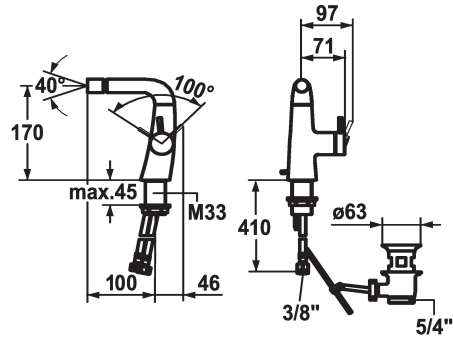

KWC ZOE

Lever mixer - Bidet

Modell-Linie: ZOE | 13.201.041.000FL

Kranar | Hydraulické armatúry

KWC-No.

123353

chromeline, A 100, flexible connection hoses, with pop-up valve

- * Lever mixer
- * Lever installation only possible on the right side
- Child safety: cold water flow in lever position towards the front
- * gap between wall and centre of mounting hole min. 45 mm
- * EcoProtect - water-saving device
- * Fixed spout
- ball joint aerator Neoperl® Caché®

- * KWC cartridge S 25
- with ceramic discs
- flow rate and temperature continuously variable
- * Flexible connection hoses 3/8"
- * Fastening by means of threaded sleeve M33 x 1.5
- * Scope of delivery:
- KWC pop-up valve Z.538.581.000

Technical Data

A_Spout_Spray

5 l/min (3 bar)

ATT-KWC-ABLAUFGARNITUR

mit_Ablaufgarnitur

Connection

Flexible_Anschlusschläuche

ATT-KWC-AUSLAUF

01

Measure_Height

180

G_Acoustic group

1

Projection_A

A100

EnergyLabelCH