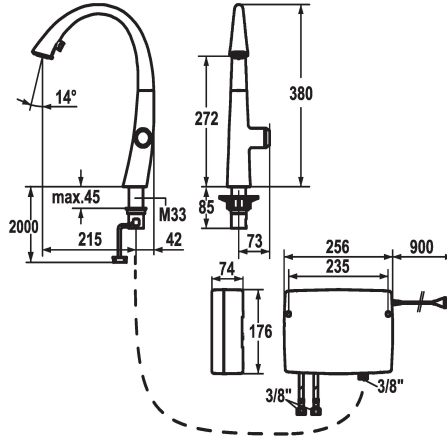

### KWC-No.

**123778**  
chromeline, A 215, flexible connection hoses, mains receiver

**124345**  
matt black, A 215, flexible connection hoses, mains receiver

**123783**  
decor steel, A 215, flexible connection hoses, mains receiver

- buildup
- Neoperl® Cascade®
- PowerClean - needle spray mode, with automatic diverter reset
- integrated ON/OFF push-button with automatic shut-off after 30 minutes
- up to 500 mm pull-out length
- hose surface to fit faucet surface
- \* SwivelStop - hose guide, swivelling 270°, limitable to 120°
- \* EasyLock - a pull-out spray that easily slides back into place
- \* OptimalSpace - ample space for washing or working
- \* touch light PRO control unit, maintenance-free
- up-to-date microprocessor and drive technology
- tried-and-tested valve technology
- incl. installation materials
- designed for wired connection to 1 operating unit (standard)
- \* Flexible connection hoses 3/8"
- \* Fastening by means of threaded sleeve M33 x 1.5
- \* Mounting hole size ø35 mm
- \* Scope of delivery:
- Mains receiver 100-240 V / operating voltage 15 V / cable length 900 mm
- \* To be ordered separately (optional or if necessary):
- Extension set 1500 mm Z.536.352, comprising: stainless steel hose 1500 mm, 3/8" x 3/8", double nipple, sealing material

**Modell-Linie: ZOE TOUCH LIGHT PR | 10.201.242.000FL**  
Umyvadlové armatury | Elektronické armatury

Faucet_typ	06
ATT-KWC-BAUFORM	J-Auslauf
Measure_Height	380
G_Acoustic group	yes
Projection_A	A215
EnergyLabelCH	A
ATT-KWC-MASS-WASSERAUSTRITT	272
Materiál	mosaz