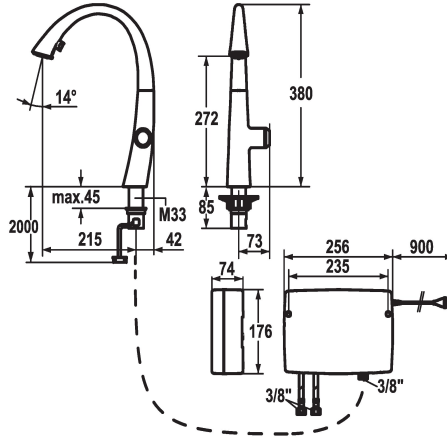

KWC ZOE touch light PRO Kitchen - with LEDShine, touch light PRO

Modell-Linie: ZOE TOUCH LIGHT PR | 10.201.242.000FL
Hanat | Elektroniset hanat