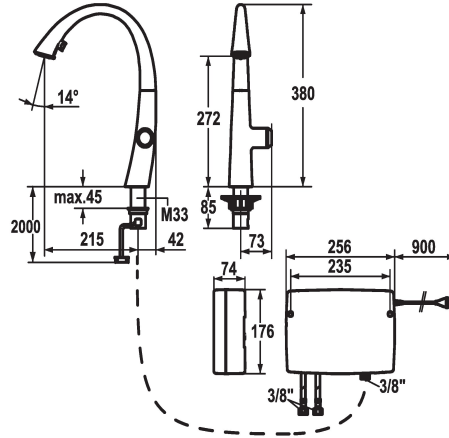

KWC ZOE touch light PRO Kitchen - with LEDShine, touch light PRO

Modell-Linie: ZOE TOUCH LIGHT PR | 10.201.242.127FL
Kranar | Elektronické armatury