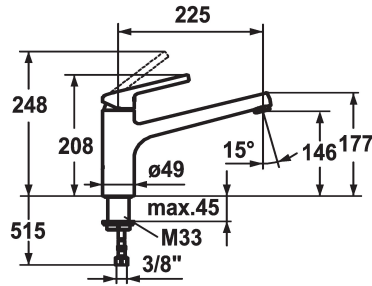

KWC LUNA E Lever mixer - Kitchen

Modell-Linie: LUNA E | 10.441.023.000FL
Umyvadlové armatury | Hydraulické armatury

KWC-No.

123818
chromeline, A 225

124748
matt black, A 225

- * Lever mixer
- * Swivel spout 160°
- Neoperl® Cascade®
- * KWC cartridge M 35
- with ceramic discs

- flow rate and temperature continuously variable
- * Flexible connection hoses 3/8"
- * Fastening by means of threaded sleeve M33 x 1.5
- * Mounting hole size ø35 mm

Technické údaje

| |
|-----------------------------|
| A_Spout_Spray |
| Connection |
| ATT-KWC-AUSLAUF |
| Handling |
| ATT-KWC-FARBCODE |
| Installation_type |
| Faucet_typ |
| Measure_Height |
| G_Acoustic group |
| Projection_A |
| EnergyLabelCH |
| ATT-KWC-MASS-WASSERAUSTRITT |
| Materiál |

| |
|----------------------------|
| 12 l/min (3 bar) |
| Flexible_Anschlusschläuche |
| schwenkbar |
| topbedient |
| chromeline |
| Standmontage |
| Hebelmischer |
| 208 |
| I |
| A225 |
| B |
| 146 |
| mosaz |