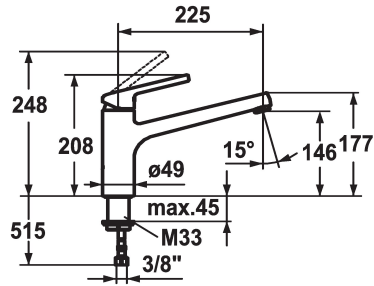

KWC LUNA E Lever mixer - Kitchen

Modell-Linie: LUNA E | 10.441.023.000FL
Taps | Manual taps

KWC-No.

123818
chromeline, A 225

124748
matt black, A 225

- * Lever mixer
- * Swivel spout 160°
- Neoperl® Cascade®
- * KWC cartridge M 35
- with ceramic discs

- flow rate and temperature continuously variable
- * Flexible connection hoses 3/8"
- * Fastening by means of threaded sleeve M33 x 1.5
- * Mounting hole size ø35 mm

Technical Data

Flow rate
Connection
Spout
Handling
Color code
Installation_type
Faucet_typ
Dimension Height
G_Acoustic group
Projection_A
Energy Label
Dimension Water outlet
material

12 l/min (3 bar)
Flexible connection hoses
swivel
top lever
chrome
Pillar installation
Lever mixer
208
I
A 225
B
146
Brass