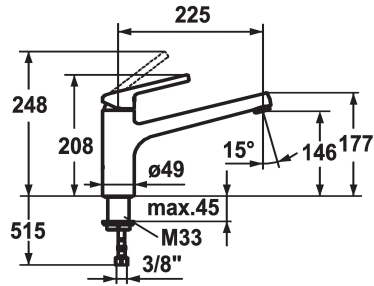

KWC LUNA E Lever mixer - Kitchen

Modell-Linie: LUNA E | 10.441.023.000FL
Taps | Manual taps

KWC-No.

123818
chromeline, A 225

124748
matt black, A 225

- * Lever mixer
- * Swivel spout 160°
- Neoperl® Cascade®
- * KWC cartridge M 35
- with ceramic discs

- flow rate and temperature continuously variable
- * Flexible connection hoses 3/8"
- * Fastening by means of threaded sleeve M33 x 1.5
- * Mounting hole size ø35 mm

Technical Data

Flow rate
Connection
Spout
Handling
Color code
Installation type
Faucet_typ
Dimension Height
Acoustic group
Projection A
Energy label
Dimension Water outlet
material

12 l/min (3 bar)
Flexible connection hoses
swivel
top lever
chromeline
Pillar installation
Lever mixer
208
I
A 225
B
146
Brass