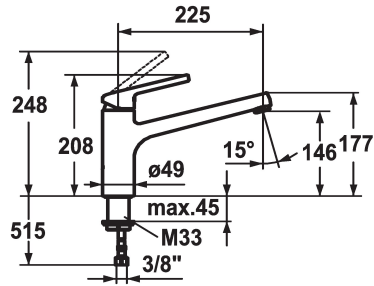

KWC LUNA E Lever mixer - Kitchen

Modell-Linie: LUNA E | 10.441.023.000FL
Taps | Manual taps

KWC-No.

123818
chromeline, A 225

124748
matt black, A 225

- * Lever mixer
- * Swivel spout 160°
- Neoperl® Cascade®
- * KWC cartridge M 35
- with ceramic discs

- flow rate and temperature continuously variable
- * Flexible connection hoses 3/8"
- * Fastening by means of threaded sleeve M33 x 1.5
- * Mounting hole size ø35 mm

Technical Data

Flow rate	12 l/min (3 bar)
Connection	Flexible connection hoses
Spout	swivel
Handling	top lever
Color code	chromeline
Installation type	Pillar installation
Faucet_typ	Lever mixer
Measure Height	208
Acoustic group	I
Projection A	A 225
Energy label	B
Dimension Water outlet	146
material	Brass

Flow rate	12 l/min (3 bar)
Connection	Flexible connection hoses
Spout	swivel
Handling	top lever
Color code	chromeline
Installation type	Pillar installation
Faucet_typ	Lever mixer
Measure Height	208
Acoustic group	I
Projection A	A 225
Energy label	B
Dimension Water outlet	146
material	Brass