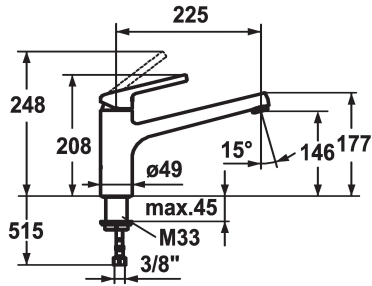

## KWC LUNA E Lever mixer - Kitchen

Modell-Linie: LUNA E | 10.441.023.000FL  
Hanat | Käsi käyttöiset hanat

### KWC-No.

**123818**  
chromeline, A 225

**124748**  
matt black, A 225

- \* Lever mixer
- \* Swivel spout 160°
- Neoperl® Cascade®
- \* KWC cartridge M 35
- with ceramic discs

- flow rate and temperature continuously variable
- \* Flexible connection hoses 3/8"
- \* Fastening by means of threaded sleeve M33 x 1.5
- \* Mounting hole size ø35 mm

Measure\_Height

G\_Acoustic group

Projection\_A

EnergyLabelCH

ATT-KWC-MASS-WASSERAUSTRITT

Materiaali

IviCode

12 l/min (3 bar)

Flexible\_Anschlussschläuche

schwenkbar

topbedient

chromeline

Standmontage

Hebelmischer

208

I