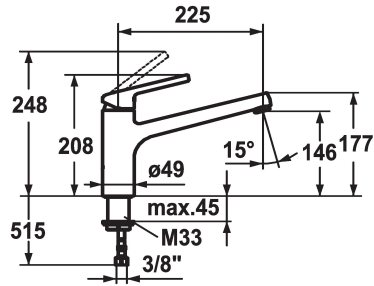

KWC LUNA E Lever mixer - Kitchen

Modell-Linie: LUNA E | 10.441.023.000FL
Armatura umywalkowa | Armatura jednouchwytowa

KWC-No.

123818
chromeline, A 225

124748
matt black, A 225

- * Lever mixer
- * Swivel spout 160°
- Neoperl® Cascade®
- * KWC cartridge M 35
- with ceramic discs

- flow rate and temperature continuously variable
- * Flexible connection hoses 3/8"
- * Fastening by means of threaded sleeve M33 x 1.5
- * Mounting hole size ø35 mm

Dane techniczne

A_Spout_Spray
Connection
ATT-KWC-AUSLAUF
Handling
ATT-KWC-FARBCODE
Installation_type
Faucet_typ
Dimension Height
G_Acoustic group
Projection_A
EnergyLabelCH
ATT-KWC-MASS-WASSERAUSTRITT
Material

12 l/min (3 bar)
Flexible_Anschlusschläuche
schwenkbar
topbedient
chromeline
Standmontage
Hebelmischer
208
I
A225
B
146
Mosiqdz