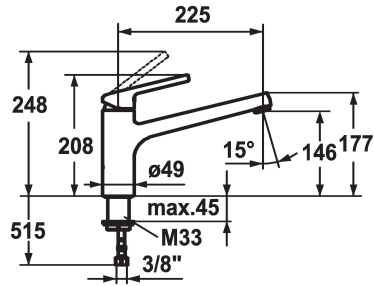

KWC LUNA E Lever mixer - Kitchen

Modell-Linie: LUNA E | 10.441.023.000FL
Kranar | Hydraulické armatúry

KWC-No.

123818
chromeline, A 225

124748
matt black, A 225

- * Lever mixer
- * Swivel spout 160°
- Neoperl® Cascade®
- * KWC cartridge M 35
- with ceramic discs

- flow rate and temperature continuously variable
- * Flexible connection hoses 3/8"
- * Fastening by means of threaded sleeve M33 x 1.5
- * Mounting hole size ø35 mm

Technical Data

A_Spout_Spray
Connection
ATT-KWC-AUSLAUF
Handling
ATT-KWC-FARBCODE
Installation_type
Faucet_typ
Measure_Height
G_Acoustic group
Projection_A
EnergyLabelCH
ATT-KWC-MASS-WASSERAUSTRITT
Material

12 l/min (3 bar)
Flexible_Anschlusschläuche
schwenkbar
topbedient
chromeline
Standmontage
Hebelmischer
208
I
A225
B
146
Mässing