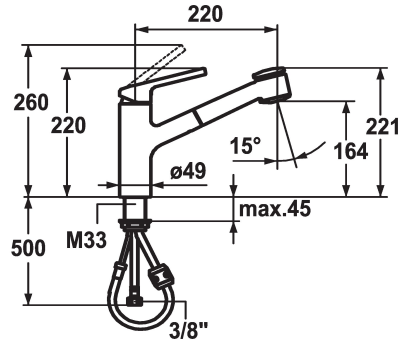

## KWC LUNA E Lever mixer - Kitchen

Modell-Linie: LUNA E | 10.441.033.000FL  
Umyvadlové armatury | Hydraulické armatury

### KWC-No.

**123820**  
chromeline, A220

**124751**  
matt black, A220

- \* Lever mixer
- \* TouchProtect - anti-scald protection thanks to the "double skin" principle
- \* Pull-out spray
  - SprayClean - easy to clean and actively prevents limescale buildup
  - up to 600 mm pull-out length
  - PowerClean - needle spray mode, with automatic diverter reset
  - QuickConnect - Simple hose connection system

- \* Hose guide, swivelling 130°
- \* EasyLock - a pull-out spray that easily slides back into place
- \* KWC cartridge M 35
  - with ceramic discs
  - flow rate and temperature continuously variable
- \* Flexible connection hoses 3/8"
- \* Fastening by means of threaded sleeve M33 x 1.5
- \* Mounting hole size ø35 mm

Standmontage

Faucet\_typ

Hebelmischer

Measure\_Height

220

G\_Acoustic\_group

II

Projection\_A