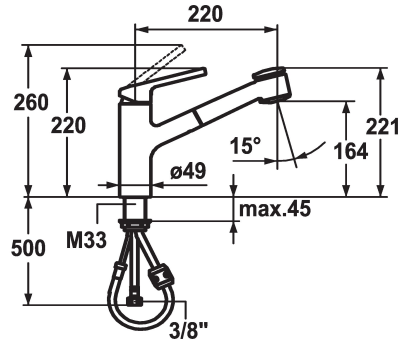

KWC LUNA E Lever mixer - Kitchen

Modell-Linie: LUNA E | 10.441.033.000FL
Taps | Manual taps

KWC-No.

123820
chromeline, A220

124751
matt black, A220

- * Lever mixer
- * TouchProtect - anti-scald protection thanks to the "double skin" principle
- * Pull-out spray
 - SprayClean - easy to clean and actively prevents limescale buildup
 - up to 600 mm pull-out length
 - PowerClean - needle spray mode, with automatic diverter reset
 - QuickConnect - Simple hose connection system

- * Hose guide, swivelling 130°
- * EasyLock - a pull-out spray that easily slides back into place
- * KWC cartridge M 35
 - with ceramic discs
 - flow rate and temperature continuously variable
- * Flexible connection hoses 3/8"
- * Fastening by means of threaded sleeve M33 x 1.5
- * Mounting hole size \varnothing 35 mm

Technical Data

Flow rate needle spray
Flow rate normal spray
Connection
Spout
Handling
Kitchenspray
Color code
Installation type
Faucet_typ
Measure Height
Acoustic group
Projection A
Energy label
Dimension Water outlet
material

10 l/min (3 bar)
10 l/min (3 bar)
Flexible connection hoses
swivel
top lever
Pull-out spray
chromeline
Pillar installation
Faucet
220
2
A 220
B
164
Brass