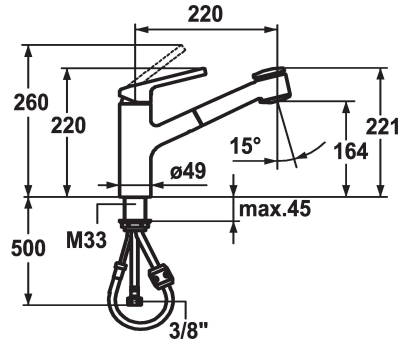

KWC LUNA E Lever mixer - Kitchen

Modell-Linie: LUNA E | 10.441.033.000FL
Armatura umywalkowa | Armatura jednouchwytywa

KWC-No.

123820
chromeline, A220

124751
matt black, A220

- * Lever mixer
- * TouchProtect - anti-scald protection thanks to the "double skin" principle
- * Pull-out spray
 - SprayClean - easy to clean and actively prevents limescale buildup
 - up to 600 mm pull-out length
 - PowerClean - needle spray mode, with automatic diverter reset
 - QuickConnect - Simple hose connection system

- * Hose guide, swivelling 130°
- * EasyLock - a pull-out spray that easily slides back into place
- * KWC cartridge M 35
 - with ceramic discs
 - flow rate and temperature continuously variable
- * Flexible connection hoses 3/8"
- * Fastening by means of threaded sleeve M33 x 1.5
- * Mounting hole size ø35 mm

Dane techniczne

ATT-KWC-A_AUSZUGBRAUSE_SIEB

10 l/min (3 bar)

ATT-KWC-A_AUSZUGBRAUSE_NORMAL

10 l/min (3 bar)

Connection

Flexible_Anschlussschläuche

ATT-KWC-AUSLAUF

Standmontage

Faucet_typ

Hebelmischer

Dimension Height

220

G_Acoustic group

II

Projection_A