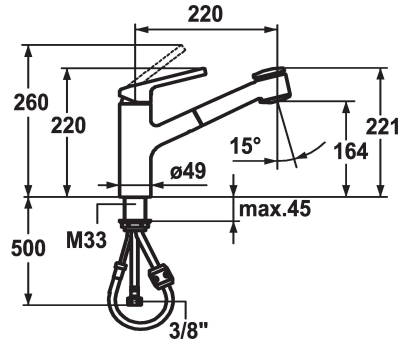

KWC LUNA E Lever mixer - Kitchen

Modell-Linie: LUNA E | 10.441.033.000FL
Kranar | Hydraulické armatúry

KWC-No.

123820
chromeline, A220

124751
matt black, A220

- * Lever mixer
- * TouchProtect - anti-scald protection thanks to the "double skin" principle
- * Pull-out spray
 - SprayClean - easy to clean and actively prevents limescale buildup
 - up to 600 mm pull-out length
 - PowerClean - needle spray mode, with automatic diverter reset
 - QuickConnect - Simple hose connection system

- * Hose guide, swivelling 130°
- * EasyLock - a pull-out spray that easily slides back into place
- * KWC cartridge M 35
 - with ceramic discs
 - flow rate and temperature continuously variable
- * Flexible connection hoses 3/8"
- * Fastening by means of threaded sleeve M33 x 1.5
- * Mounting hole size ø35 mm

Technical Data

ATT-KWC-A_AUSZUGBRAUSE_SIEB

10 l/min (3 bar)

ATT-KWC-A_AUSZUGBRAUSE_NORMAL

10 l/min (3 bar)

Connection

Flexible_Anschlusschläuche

ATT-KWC-AUSLAUF

KWC LUNA E
Lever mixer - Kitchen

Modell-Linie: LUNA E | 10.441.033.000FL
Kranar | Hydraulické armatury

Cartridge M 35 H

538327
Z.537.582
