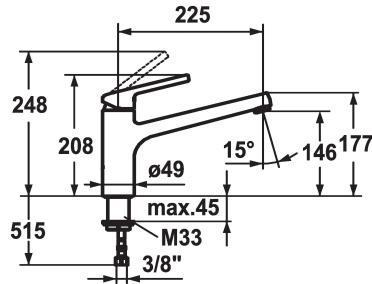

KWC LUNA E Lever mixer - Kitchen

Modell-Linie: LUNA E | 10.441.023.700FL
Umyvadlové armatury | Hydraulické armatury

KWC-No.

123840
chromeline, A 235

- * Lever mixer
- * Swivel spout 160°
- Neoperl® Cascade®
- * KWC cartridge M 35
- with ceramic discs

- flow rate and temperature continuously variable
- * Flexible connection hoses 3/8"
- * Fastening by means of threaded sleeve M33 x 1.5
- * Mounting hole size ø35 mm

Technické údaje

A_Spout_Spray
Connection
ATT-KWC-AUSLAUF
Handling
ATT-KWC-FARBCODE
Installation_type
Faucet_typ
Measure_Height
G_Acoustic group
Projection_A
EnergyLabelCH
ATT-KWC-MASS-WASSERAUSTRITT
Material

12 l/min (3 bar)
Flexible_Anschlusschläuche
schwenkbar
topbedient
stainless steel
Standmontage
01
205
yes
A235
B
132
ROSTFREIER_STAHL