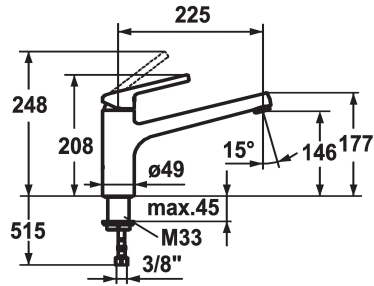

KWC LUNA E Lever mixer - Kitchen

Modell-Linie: LUNA E | 10.441.023.700FL
Taps | Manual taps

KWC-No.

123840
chromeline, A 235

- * Lever mixer
- * Swivel spout 160°
- Neoperl® Cascade®
- * KWC cartridge M 35
- with ceramic discs

- flow rate and temperature continuously variable
- * Flexible connection hoses 3/8"
- * Fastening by means of threaded sleeve M33 x 1.5
- * Mounting hole size ø35 mm

Technical Data

Flow rate	12 l/min (3 bar)
Connection	Flexible connection hoses
Spout	swivel
Handling	top lever
Color code	stainless steel
Installation_type	Pillar installation
Faucet_typ	Lever mixer
Dimension Height	205
G_Acoustic group	I
Projection_A	A 235
Energy Label	B
Dimension Water outlet	132
material	stainless steel

Flow rate	12 l/min (3 bar)
Connection	Flexible connection hoses
Spout	swivel
Handling	top lever
Color code	stainless steel
Installation_type	Pillar installation
Faucet_typ	Lever mixer
Dimension Height	205
G_Acoustic group	I
Projection_A	A 235
Energy Label	B
Dimension Water outlet	132
material	stainless steel