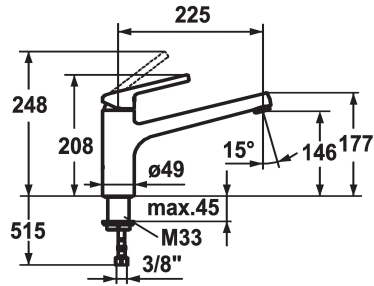

KWC LUNA E Lever mixer - Kitchen

Modell-Linie: LUNA E | 10.441.023.700FL
Taps | Manual taps

KWC-No.

123840
chromeline, A 235

- * Lever mixer
- * Swivel spout 160°
- Neoperl® Cascade®
- * KWC cartridge M 35
- with ceramic discs

- flow rate and temperature continuously variable
- * Flexible connection hoses 3/8"
- * Fastening by means of threaded sleeve M33 x 1.5
- * Mounting hole size ø35 mm

Technical Data

Flow rate	12 l/min (3 bar)
Connection	Flexible connection hoses
Spout	swivel
Handling	top lever
Color code	stainless steel
Installation type	Pillar installation
Faucet_typ	Lever mixer
Dimension Height	205
Acoustic group	I
Projection A	A 235
Energy label	B
Dimension Water outlet	132
material	stainless steel

Flow rate	12 l/min (3 bar)
Connection	Flexible connection hoses
Spout	swivel
Handling	top lever
Color code	stainless steel
Installation type	Pillar installation
Faucet_typ	Lever mixer
Dimension Height	205
Acoustic group	I
Projection A	A 235
Energy label	B
Dimension Water outlet	132
material	stainless steel