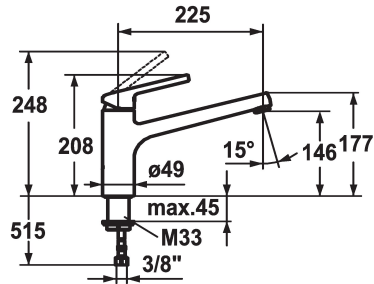

KWC LUNA E Lever mixer - Kitchen

Modell-Linie: LUNA E | 10.441.023.700FL
Taps | Manual taps

KWC-No.

123840
chromeline, A 235

- * Lever mixer
- * Swivel spout 160°
- Neoperl® Cascade®
- * KWC cartridge M 35
- with ceramic discs

- flow rate and temperature continuously variable
- * Flexible connection hoses 3/8"
- * Fastening by means of threaded sleeve M33 x 1.5
- * Mounting hole size ø35 mm

Technical Data

Flow rate	12 l/min (3 bar)
Connection	Flexible connection hoses
Spout	swivel
Handling	top lever
Color code	stainless steel
Installation type	Pillar installation
Faucet_typ	Lever mixer
Measure Height	205
Acoustic group	I
Projection A	A 235
Energy label	B
Dimension Water outlet	132
material	stainless steel

Flow rate	12 l/min (3 bar)
Connection	Flexible connection hoses
Spout	swivel
Handling	top lever
Color code	stainless steel
Installation type	Pillar installation
Faucet_typ	Lever mixer
Measure Height	205
Acoustic group	I
Projection A	A 235
Energy label	B
Dimension Water outlet	132
material	stainless steel