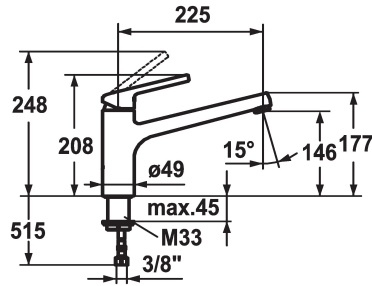

KWC LUNA E Lever mixer - Kitchen

Modell-Linie: LUNA E | 10.441.023.700FL
Armatura umywalkowa | Armatura jednouchwytywa

KWC-No.

123840
chromeline, A 235

- * Lever mixer
- * Swivel spout 160°
- Neoperl® Cascade®
- * KWC cartridge M 35
- with ceramic discs

- flow rate and temperature continuously variable
- * Flexible connection hoses 3/8"
- * Fastening by means of threaded sleeve M33 x 1.5
- * Mounting hole size ø35 mm

Dane techniczne

A_Spout_Spray
Connection
ATT-KWC-AUSLAUF
Handling
ATT-KWC-FARBCODE
Installation_type
Faucet_typ
Dimension Height
G_Acoustic group
Projection_A
EnergyLabelCH
ATT-KWC-MASS-WASSERAUSTRITT
Material

12 l/min (3 bar)
Flexible_Anschlusschläuche
schwenkbar
topbedient
stainless steel
Standmontage
Hebelmischer
205
I
A235
B
132
ROSTFREIER_STAHL