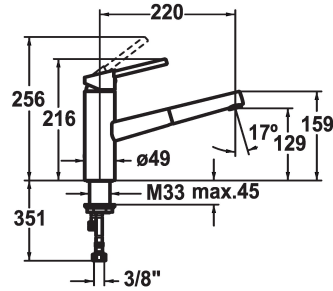

## KWC LUNA E Lever mixer - Kitchen

Modell-Linie: LUNA E | 10.441.113.700FL  
Umyvadlové armatury | Hydraulické armatury

### KWC-No.

**123841**  
stainless steel, A 220, flexible connection hoses

- \* Lever mixer
- \* TouchProtect - anti-scald protection thanks to the "double skin" principle
- \* Pull-out aerator
  - Neoperl® Caché®
  - up to 600 mm pull-out length
- \* Hose guide, swivelling 130°

- \* EasyLock - a pull-out spray that easily slides back into place
- \* KWC cartridge M 35
  - with ceramic discs
  - flow rate and temperature continuously variable
- \* Flexible connection hoses 3/8"
- \* Fastening by means of threaded sleeve M33 x 1.5
- \* Mounting hole size ø35 mm