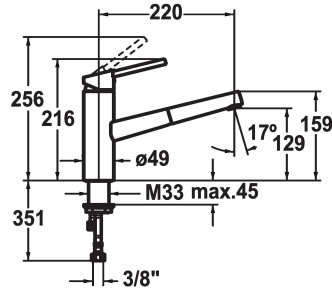

KWC LUNA E Lever mixer - Kitchen

Modell-Linie: LUNA E | 10.441.113.700FL
Taps | Manual taps

KWC-No.

123841
stainless steel, A 220, flexible connection hoses

- * Lever mixer
- * TouchProtect - anti-scald protection thanks to the "double skin" principle
- * Pull-out aerator
 - Neoperl® Caché®
 - up to 600 mm pull-out length
- * Hose guide, swivelling 130°

- * EasyLock - a pull-out spray that easily slides back into place
- * KWC cartridge M 35
 - with ceramic discs
 - flow rate and temperature continuously variable
- * Flexible connection hoses 3/8"
- * Fastening by means of threaded sleeve M33 x 1.5
- * Mounting hole size ø35 mm

Technical Data

Flow rate needle spray
Flow rate normal spray
Connection
Spout
Handling
Kitchen_spray
Color code
Installation_type
Faucet_typ
Dimension Height
G_Acoustic group
Projection_A
Energy Label
Dimension Water outlet
material

Modell-Linie: LUNA E | 10.441.113.700FL
Taps | Manual taps

Cartridge M 35 H

538327
Z.537.582
