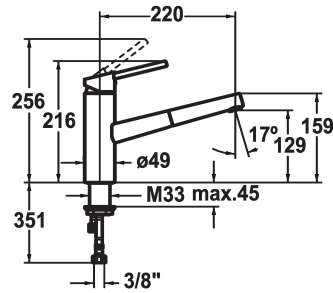

KWC LUNA E Lever mixer - Kitchen

Modell-Linie: LUNA E | 10.441.113.700FL
Kranar | Hydraulické armatúry

KWC-No.

123841
stainless steel, A 220, flexible connection hoses

- * Lever mixer
- * TouchProtect - anti-scald protection thanks to the "double skin" principle
- * Pull-out aerator
 - Neoperl® Caché®
 - up to 600 mm pull-out length
- * Hose guide, swivelling 130°

- * EasyLock - a pull-out spray that easily slides back into place
- * KWC cartridge M 35
 - with ceramic discs
 - flow rate and temperature continuously variable
- * Flexible connection hoses 3/8"
- * Fastening by means of threaded sleeve M33 x 1.5
- * Mounting hole size ø35 mm

9 l/min (3 bar)
9 l/min (3 bar)
Flexible_Anschlusschläuche
schwenkbar
topbedient
Auszugauslauf
stainless steel
Standmontage
Hebelmischer
217
II
A220
B
132
ROSTFREIER_STAHL

Reservdelar

KWC LUNA E
Lever mixer - Kitchen

Modell-Linie: LUNA E | 10.441.113.700FL
Kranar | Hydraulické armatury

Cartridge M 35 H

538327
Z.537.582
