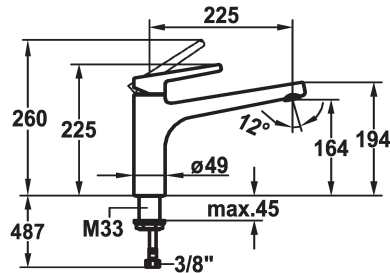

## KWC SUNO Lever mixer - Kitchen

Modell-Linie: SUNO | 10.171.023.000FL  
Umyvadlové armatury | Hydraulické armatury

### KWC-No.

**123952**  
chromeline, A 225, flexible connection hoses

- \* Lever mixer
- \* Swivel spout 160°
- Neoperl® Cascade®
- \* KWC cartridge M 35 H
- with ceramic discs

- flow rate and temperature continuously variable
- \* Flexible connection hoses 3/8"
- \* Fastening by means of threaded sleeve M33 x 1.5
- \* Mounting hole size ø35 mm

### Technické údaje

A_Spout_Spray
Connection
ATT-KWC-AUSLAUF
Handling
ATT-KWC-FARBCODE
Installation_type
Faucet_typ
Measure_Height
G_Acoustic group
Projection_A
EnergyLabelCH
ATT-KWC-MASS-WASSERAUSTRITT
Material

12 l/min (3 bar)
Flexible_Anschlusschläuche
schwenkbar
topbedient
chromeline
Standmontage
Hebelmischer
225
I
A225
B
164
mosaz