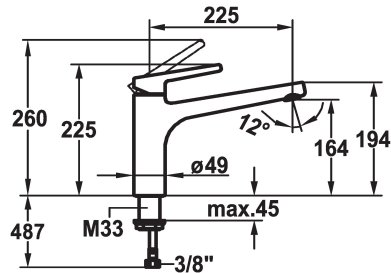

KWC SUNO Lever mixer - Kitchen

Modell-Linie: SUNO | 10.171.023.000FL
Hanat | Käsi­käyt­toiset hanat

KWC-No.

123952
chromeline, A 225, flexible connection hoses

- * Lever mixer
- * Swivel spout 160°
- Neoperl® Cascade®
- * KWC cartridge M 35 H
- with ceramic discs

- flow rate and temperature continuously variable
- * Flexible connection hoses 3/8"
- * Fastening by means of threaded sleeve M33 x 1.5
- * Mounting hole size $\varnothing 35$ mm

Tekniset tiedot

A_Spout_Spray
Connection
Spout
Handling
ATT-KWC-FARBCODE
Installation_type
Faucet_typ
Measure_Height
G_Acoustic group
Projection_A
EnergyLabelCH
ATT-KWC-MASS-WASSERAUSTRITT
Materiali
lviCode

12 l/min (3 bar)
Flexible_Anschluss­schläuche
schwenkbar
topbedient
chromeline
Standmontage
Hebelmischer
225
I
A225
B
164
Messink
0

Varaosat

KWC SUNO
Lever mixer - Kitchen

Modell-Linie: SUNO | 10.171.023.000FL
Hanat | Käsi­käyt­toiset hanat