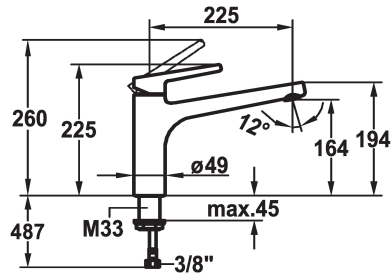

KWC SUNO Lever mixer - Kitchen

Modell-Linie: SUNO | 10.171.023.000FL
Armatura umywalkowa | Armatura jednouchwytywa

KWC-No.

123952
chromeline, A 225, flexible connection hoses

- * Lever mixer
- * Swivel spout 160°
- Neoperl® Cascade®
- * KWC cartridge M 35 H
- with ceramic discs

- flow rate and temperature continuously variable
- * Flexible connection hoses 3/8"
- * Fastening by means of threaded sleeve M33 x 1.5
- * Mounting hole size $\varnothing 35$ mm

Dane techniczne

A_Spout_Spray
Connection
ATT-KWC-AUSLAUF
Handling
ATT-KWC-FARBCODE
Installation_type
Faucet_typ
Dimension Height
G_Acoustic group
Projection_A
EnergyLabelCH
ATT-KWC-MASS-WASSERAUSTRITT
Material

12 l/min (3 bar)
Flexible_Anschlusschläuche
schwenkbar
topbedient
chromeline
Standmontage
Hebelmischer
225
I
A225
B
164
Mosiqdz

Części zamienne

KWC SUNO
Lever mixer - Kitchen

Modell-Linie: SUNO | 10.171.023.000FL
Armatura umywalkowa | Armatura jednouchwykowa