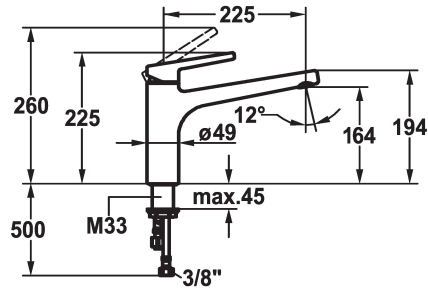

KWC SUNO

Lever mixer - Kitchen - Low pressure

Modell-Linie: SUNO | 10.175.023.000FL

Taps | Manual taps

KWC-No.

123954

chromeline, A 225, flexible connection hoses

- * Lever mixer
- * Swivel spout 160°
- Jet regulator
- * KWC cartridge M 35 H
- with ceramic discs

- flow rate and temperature continuously variable
- * Flexible connection hoses 3/8"
- * Fastening by means of threaded sleeve M33 x 1.5
- * Mounting hole size ø35 mm

Technical Data

Flow rate
Connection
Spout
Handling
Color code
Installation_type
Faucet_typ
Dimension Height
Energysaving
Acoustic group
Projection_A
Energy Label
Dimension Water outlet
material

6 l/min (3 bar)
Flexible connection hoses
swivel
top lever
chrome
Pillar installation
Faucet
225
low pressure
Battery1
A 225
A
164
Brass