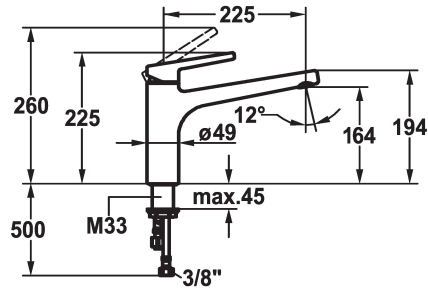

## KWC SUNO

Lever mixer - Kitchen - Low pressure

Modell-Linie: SUNO | 10.175.023.000FL

Taps | Manual taps

### KWC-No.

**123954**

chromeline, A 225, flexible connection hoses

- \* Lever mixer
- \* Swivel spout 160°
- Jet regulator
- \* KWC cartridge M 35 H
- with ceramic discs

- flow rate and temperature continuously variable
- \* Flexible connection hoses 3/8"
- \* Fastening by means of threaded sleeve M33 x 1.5
- \* Mounting hole size ø35 mm

### Technical Data

Flow rate
Connection
Spout
Handling
Color code
Installation type
Faucet_typ
Dimension Height
Energysaving
Acoustic group
Projection A
Energy label
Dimension Water outlet
material

6 l/min (3 bar)
Flexible connection hoses
swivel
top lever
chromeline
Pillar installation
Faucet
225
low pressure
yes
A 225
A
164
Brass